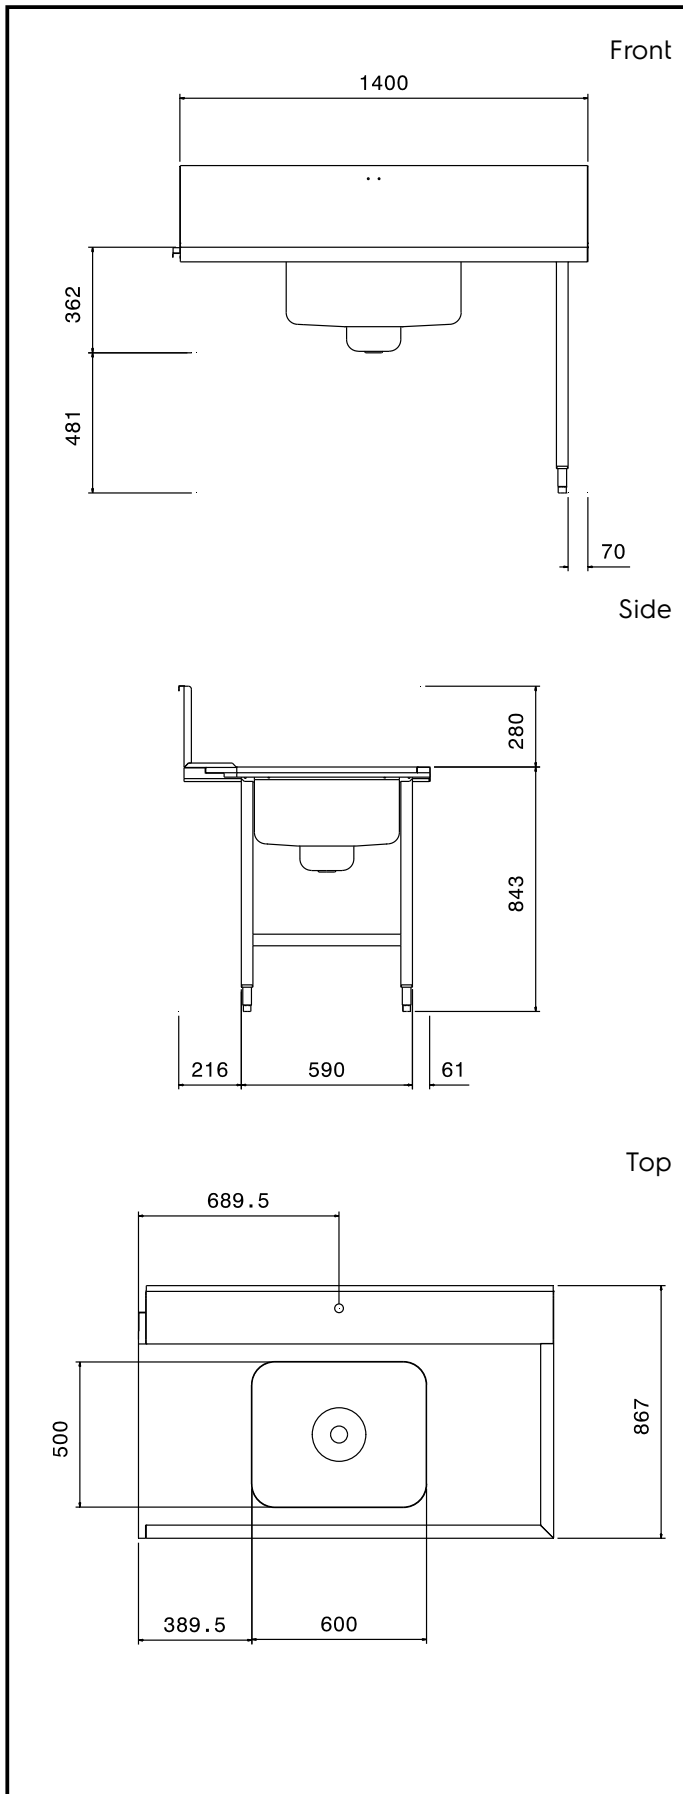

### Short Form Specification

Item No. \_\_\_\_\_

For potwasher. Table top in polished AISI 304 stainless steel, with anti-drip edge and backsplash mm300h. N. 2 square 40x40mm tubular legs on height-adjustable feet. Bowl size mm700x500x250h box strainer with bucket for shut-off valve (non included). Deep basin on right side.

### Construction

- 304 AISI stainless steel construction throughout.
- To be secured to the dishwasher and fitted with one pair of legs at the other end.
- All surfaces smooth with polished finish.
- Stainless steel square 40x40mm tubular legs.
- Deep anti-drip profiles completely folded with lower edge for safe and easy cleaning.

### Optional Accessories

- Grid undershelf for Pot and Pan Washer table, 900 mm PNC 865366
- Floor fastening kit for 2 square legs PNC 865386
- Undershelf for Pot and Pan Washer table, 1400 mm PNC 865388
- Single plastic drain syphon 2" for Sinks PNC 895313

### Key Information:

External dimensions, Width: 1400 mm  
**865358 (BHPPTB14R)**  
 External dimensions, Depth: 867 mm  
 External dimensions, Height: 1123 mm  
 Net weight: 10 kg  
 Feeding direction: from Right to Left